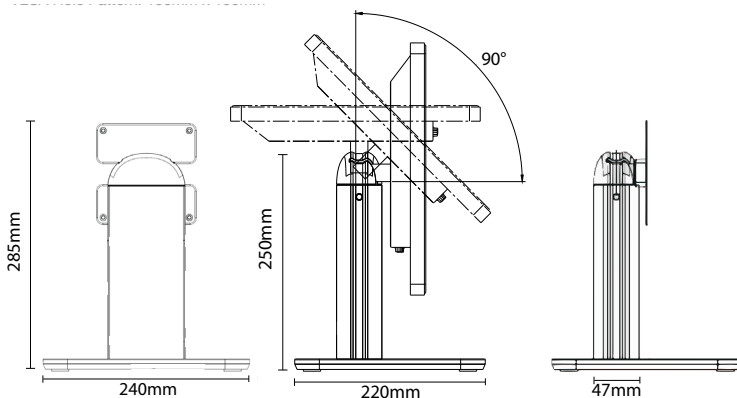

DATA SHEET

INDTSIL

Silver Desktop Stand

This beautiful looking desk top stand matches the silver frame of our touch screens giving your touch screen the perfect complement. Easily adjust the angle of the VESA mount to position your touch screen at the optimal angle. Use the clever cable management through the channel of the pole to keep your cables neat and tidy. Use our range of stands for a solid and wobble free experience while touching your screen. The 100 x 100 VESA mount is compatible with our 15.6", 19", and 22" touch screens and this allows you to mount them in portrait or landscape orientation.

Shown with Touch Screen (not included)

FEATURES

- Model Name: IND-T-SIL
- Supported Screen Size: 15"- 22"
- Supported Models: IND-T-156, IND-T-190, IND-T-215
- Supports Weight: Maximum 7kg
- VESA Hole Pattern: 100mm x 100mm Rear