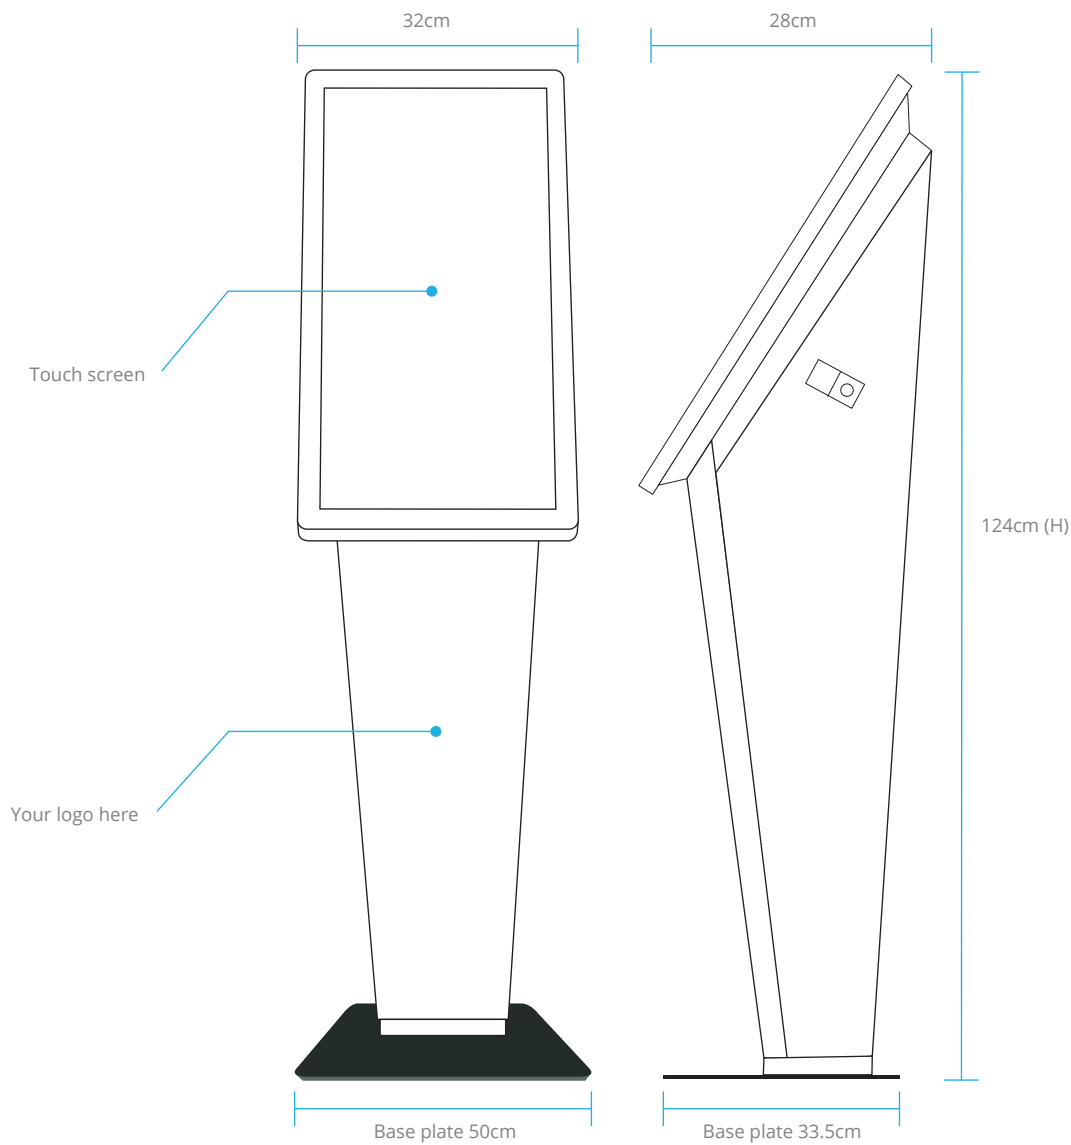

KIOSK FEATURES

- Australian designed, manufactured & supported
- Robust steel construction, durable powder-coated finish
- Free-standing design with option to bolt down base plate
- Power & data feed from wall or floor through the base plate
- Cooled with a multi-speed fan and louvers
- Key lockable access door, tamper resistant design
- Internal PC shelf (PC sold separately or supply your own)
- 3 year RTB warranty included

AUSTRALIAN MADE

3-YEAR WARRANTY

10 POINT MULTI-TOUCH

EASY SET UP

Kiosk Options

- Custom logo & branding
- Magnetic card reader
- RFID reader
- 2D barcode & QR code reader
- EFTPOS payment terminal bracket
- Thermal receipt printer
- Choice of powder coating in over 120 colours

Technical Specifications

- 1080 x 1920 HD resolution
- 21.5" active viewable area
- 1,000:1 contrast ratio
- 5ms response time
- 50,000 long-life MTBF
- 10-point multi-touch (PCAP)
- USB touch interface
- Powder-coated steel body
- Toughened glass touch surface
- Secure lockable access door
- Built-in stereo speakers
- Compatible with Windows 10
- PC sold separately