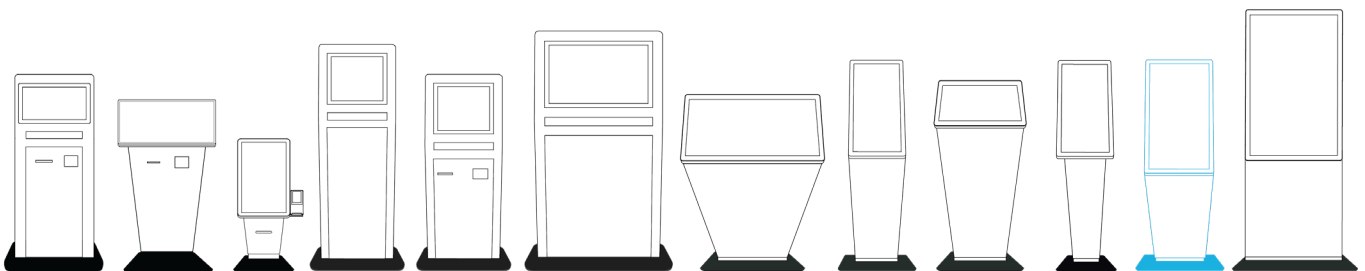

## Technical Specifications

- 1920 x 1080 Full HD resolution
- 32" active viewable area
- 3,000:1 contrast ratio
- 8ms response time
- 450cd/m<sup>2</sup> brightness
- 10-point multi-touch (PCAP)
- USB touch interface
- Powder-coated steel body
- Toughened glass touch surface
- Multi-touch gesture support
- Secure lockable access door
- Compatible with Windows 10
- PC sold separately