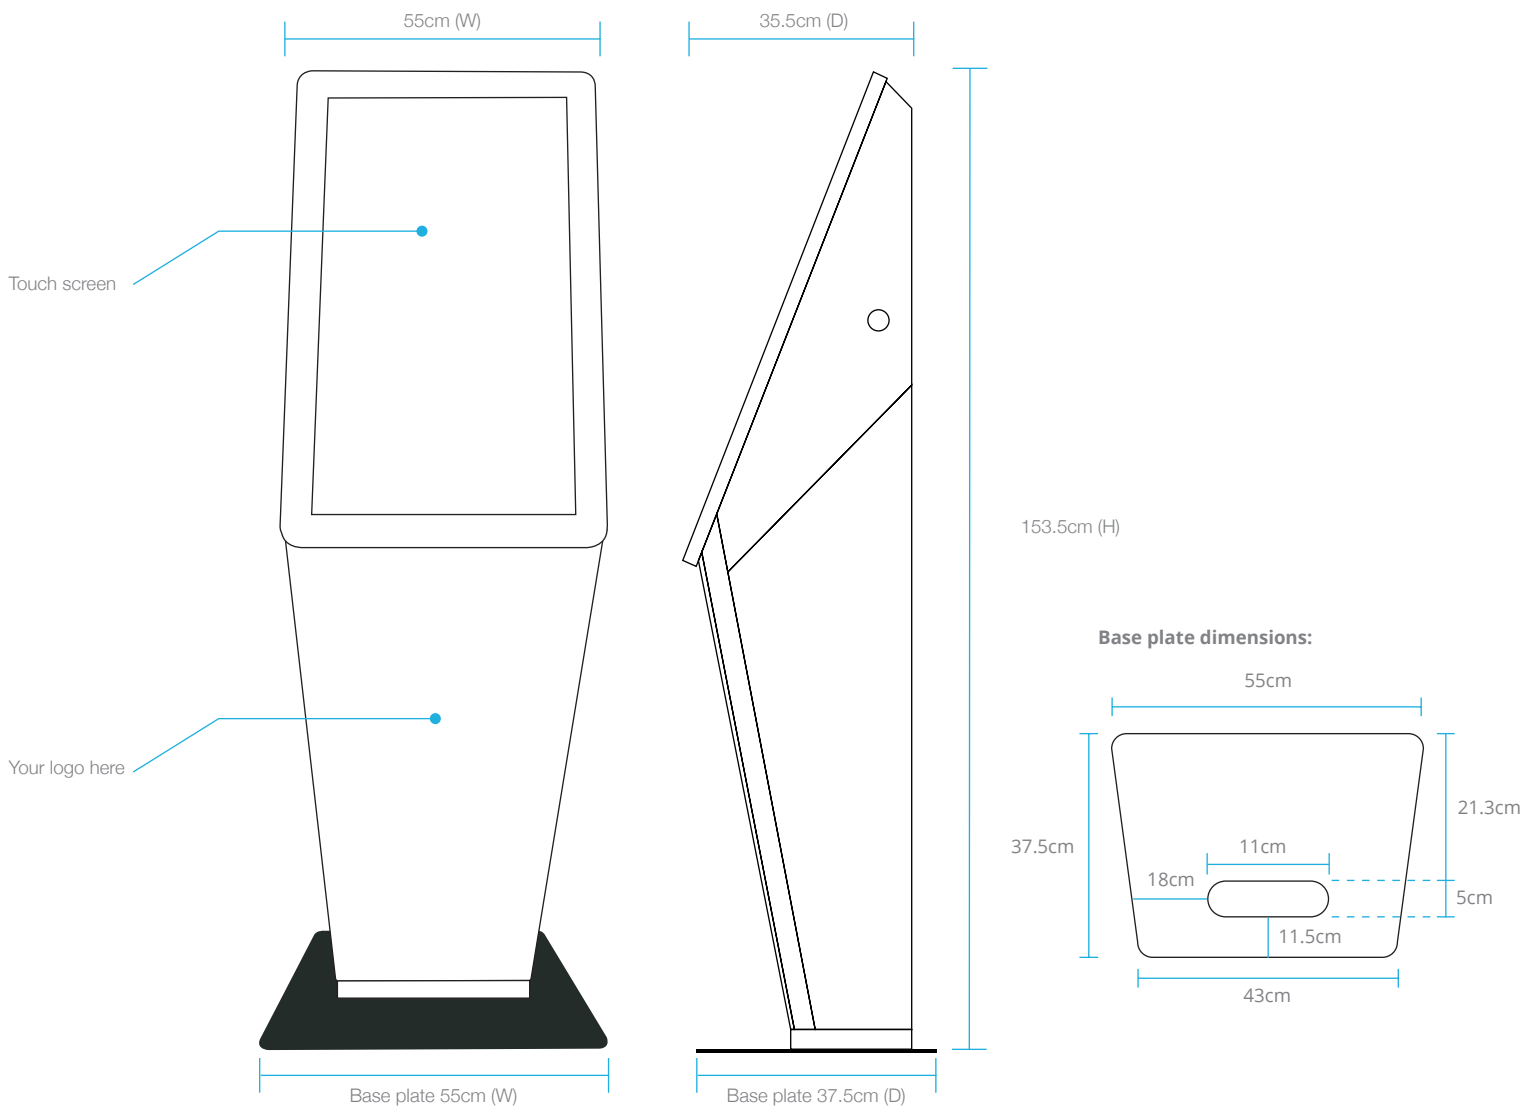

# KIO320P KIOSK

The KIO320P is a stunning modern kiosk that is suited to a variety of applications from Directory & Wayfinding to Self-Ordering, Endless-aisle and Product Information.

The edge-to-edge glass attracts users to engage with your content. There is plenty of space for branding on the large 32" portrait display, and seamless front fascia. Your users will enjoy 10-point PCAP multi-touch gestures like pan, pinch & zoom and the Full HD 1920 x 1080 screen resolution delivers rich images that will engage them in a truly immersive experience. The stylish design features tapers that reduce the kiosk's footprint and an ergonomic angled screen that ensures an optimised user experience.

## DISPLAY FEATURES

- 32" commercial-grade touch screen in portrait format
- Projected capacitive (PCAP) 10-point multi-touch
- Full HD 1080 x 1920 (9:16 widescreen) resolution
- Edge-to-edge glass with a brushed aluminium trim
- High clarity display with protective toughened glass
- Windows 10 compatible, driver free, plug-and-play
- Supports multi-touch gestures including swipe, pinch & zoom

AUSTRALIAN MADE

3-YEAR WARRANTY

10 POINT MULTI-TOUCH

EASY SET UP

## Technical Specifications

- 1920 x 1080 Full HD resolution
- 32" active viewable area
- 3,000:1 contrast ratio
- 8ms response time
- 450cd/m<sup>2</sup> brightness
- 10-point multi-touch (PCAP)
- USB touch interface
- Powder-coated steel body
- Toughened glass touch surface
- Multi-touch gesture support
- Secure lockable access door
- Compatible with Windows 10
- PC sold separately