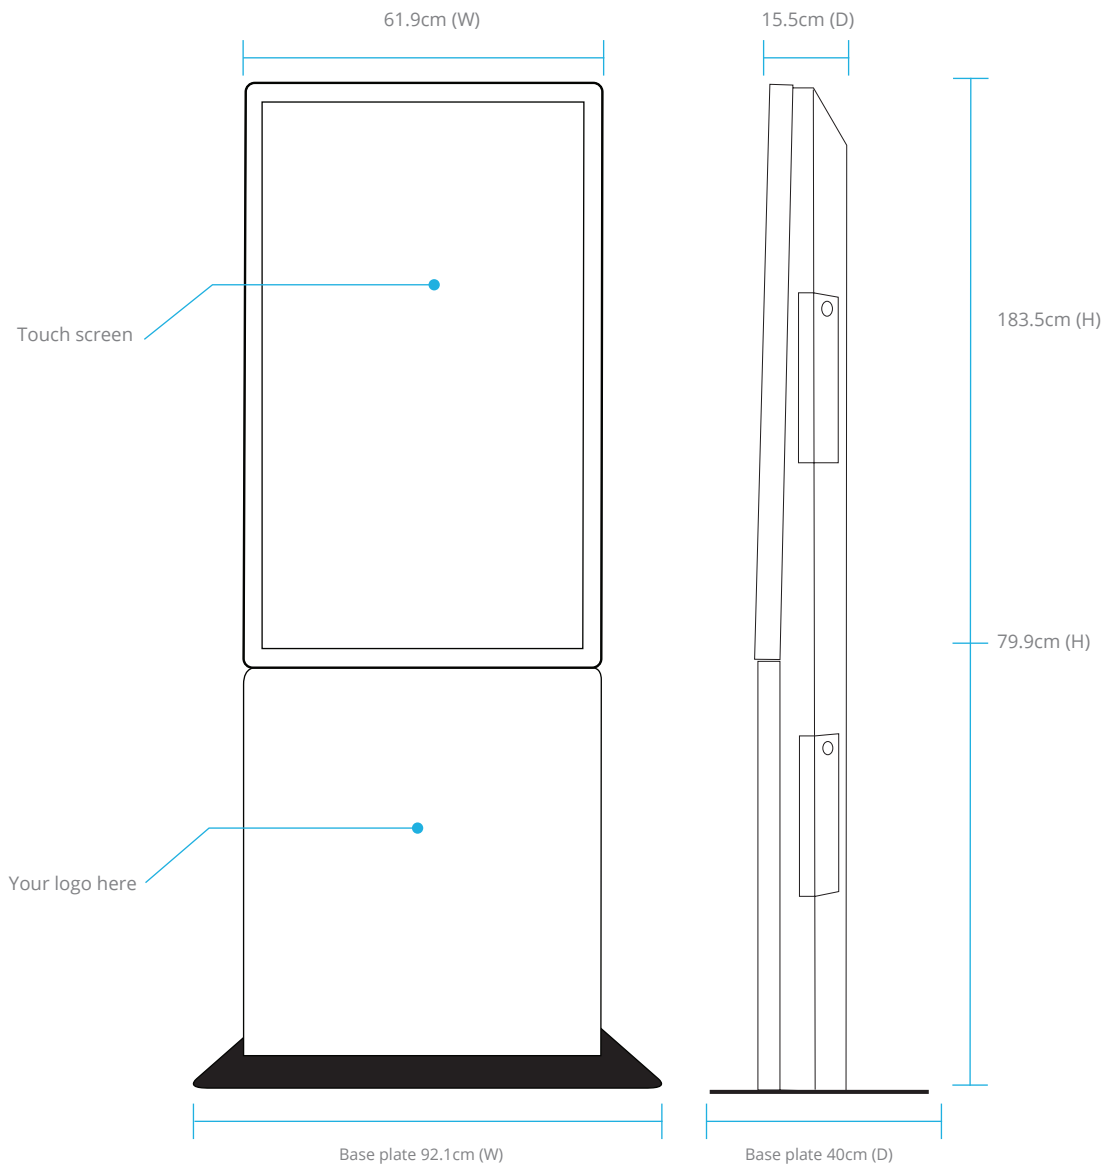

KIOSK FEATURES

- Australian designed, manufactured & supported
- Robust steel construction, durable powder-coated finish
- Free-standing design with option to bolt down base plate
- Power & data feed from wall or floor through the base plate
- Cooled with a multi-speed fan and louvers
- Key lockable access door, tamper resistant design
- Internal PC shelf (PC sold separately or supply your own)
- 3 year RTB warranty included

DISPLAY FEATURES

- 42" commercial-grade touch screen in portrait format
- PCAP 10-point multi-touch technology
- Full HD 1920 x 1080 (16:9 widescreen) resolution
- High clarity display with protective toughened glass
- Windows compatible, driver free, plug-and-play
- Supports multi-touch gestures including pan, pinch & zoom

AUSTRALIAN MADE

3-YEAR WARRANTY

10 POINT MULTI-TOUCH

EASY SET UP

Kiosk Options

- Custom logo & branding
- Magnetic card reader
- RFID reader

Technical Specifications

- 1080 x 1920 Full HD resolution
- 42" active viewable area
- 350cd/m2 brightness
- 3,000:1 contrast ratio
- 6.5ms response time
- 178 degree viewing angle
- Australian designed & manufactured
- Powder-coated steel body
- Toughened glass touch surface
- Multi-touch gesture support
- USB touch interface
- Compatible with Windows 10