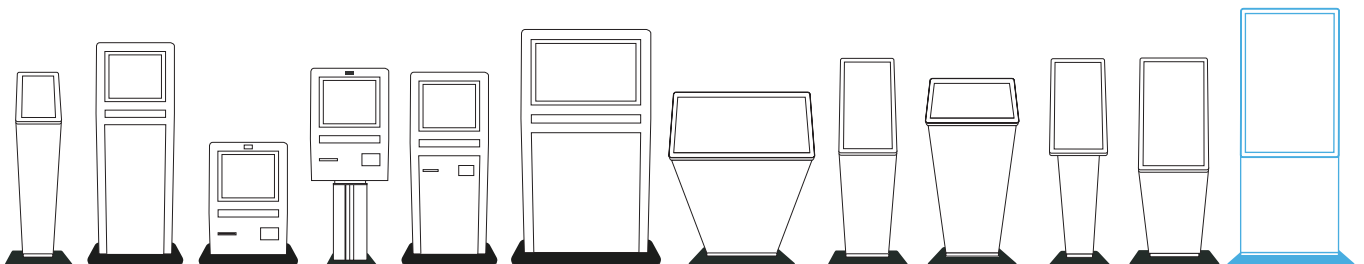

AUSTRALIAN MADE

3-YEAR WARRANTY

10 POINT MULTI-TOUCH

EASY SET UP

Kiosk Options

- Custom logo & branding
- Magnetic card reader
- RFID reader

Technical Specifications

- 1080 x 1920 Full HD resolution
- 42" active viewable area
- 350cd/m2 brightness
- 3,000:1 contrast ratio
- 6.5ms response time
- 178 degree viewing angle
- Australian designed & manufactured
- Powder-coated steel body
- Toughened glass touch surface
- Multi-touch gesture support
- USB touch interface
- Compatible with Windows 10