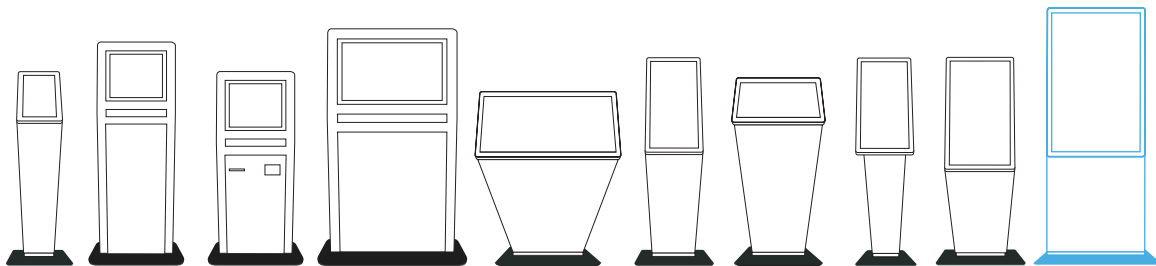

AUSTRALIAN MADE

3-YEAR WARRANTY

10 POINT MULTI-TOUCH

EASY SET UP

Kiosk Options

- Custom logo & branding
- PC sold separately or BYO

Technical Specifications

- 2160 x 3840 4K resolution
- 43" active viewable area
- 430cd/m2 brightness
- 3,000:1 contrast ratio
- HDMI & DisplayPort input
- 90W on <2W standby
- Australian designed, manufactured & supported
- Powder-coated steel body
- Toughened glass touch surface
- Multi-touch gesture support
- USB touch interface
- Compatible with Windows 10 & 11