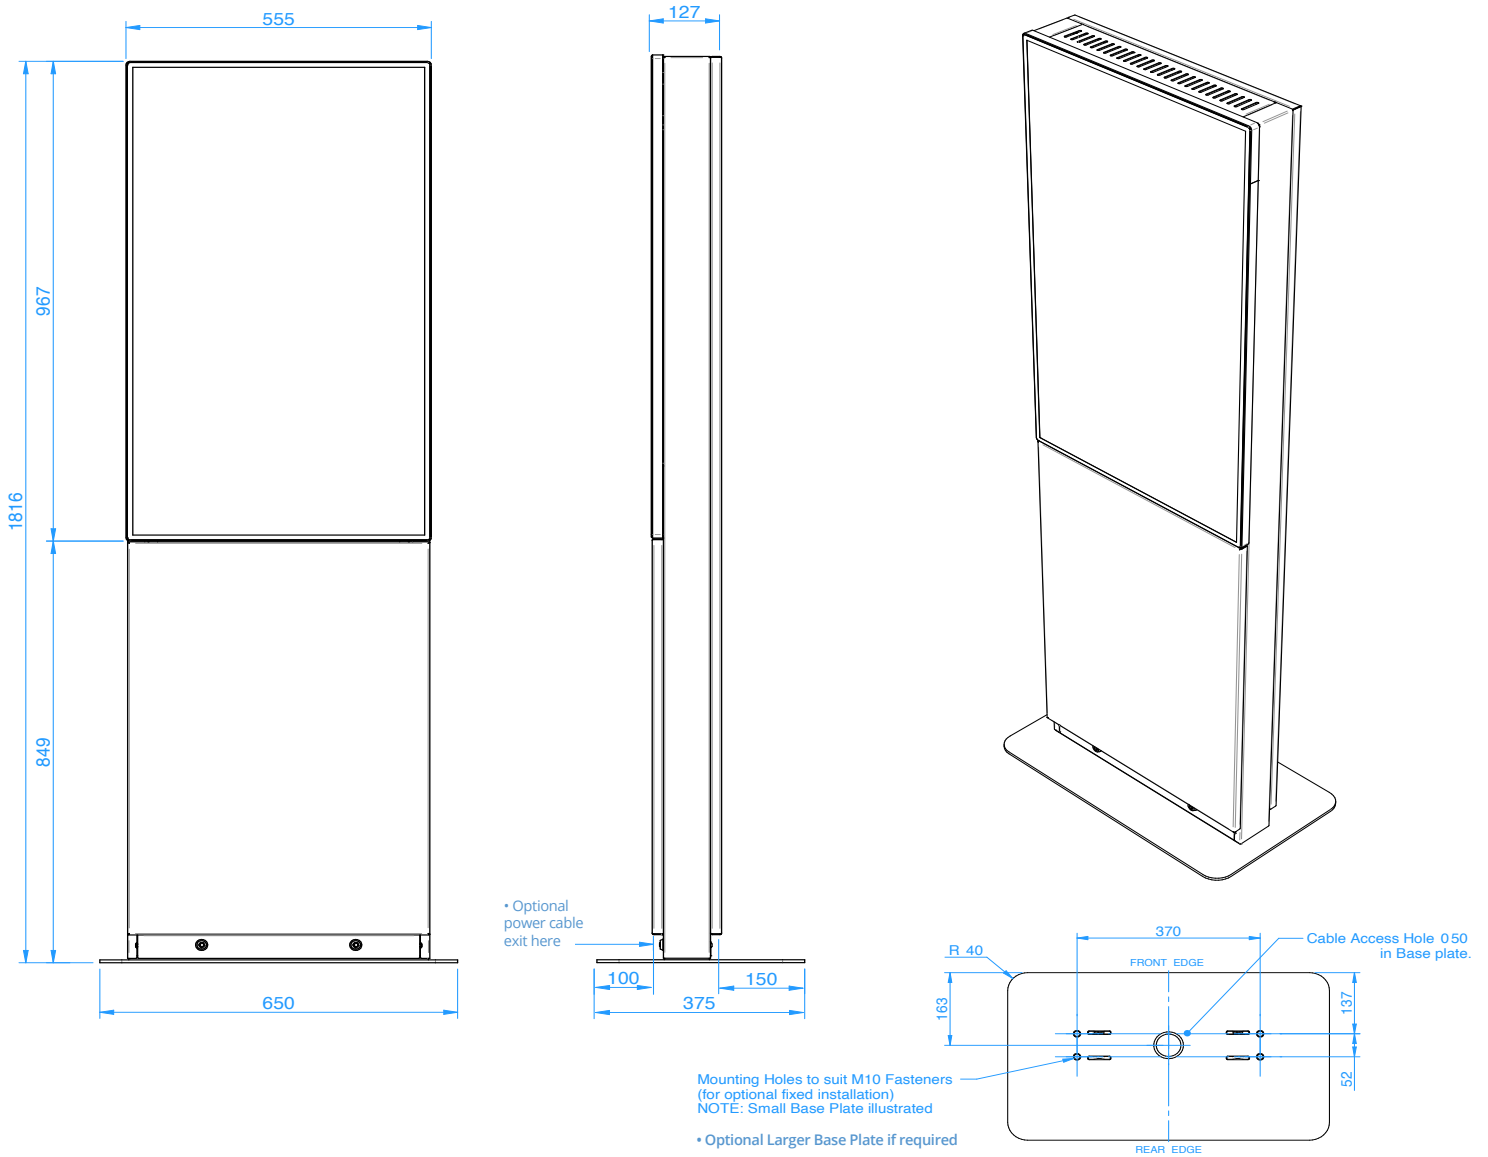

DISPLAY FEATURES

- 43" commercial-grade touch screen in portrait format
- 10-point PCAP multi-touch technology
- 2160 x 3840 4K resolution (9:16)
- High clarity display with protective toughened glass
- Windows compatible, driver free, plug-and-play

AUSTRALIAN MADE

3-YEAR WARRANTY

10 POINT MULTI-TOUCH

EASY SET UP

Kiosk Options

- Custom logo & branding
- PC sold separately or BYO

Technical Specifications

- 2160 x 3840 4K resolution
- 43" active viewable area
- 430cd/m2 brightness
- 3,000:1 contrast ratio
- HDMI & DisplayPort input
- 90W on <2W standby
- Australian designed, manufactured & supported
- Powder-coated steel body
- Toughened glass touch surface
- Multi-touch gesture support
- USB touch interface
- Compatible with Windows 10 & 11