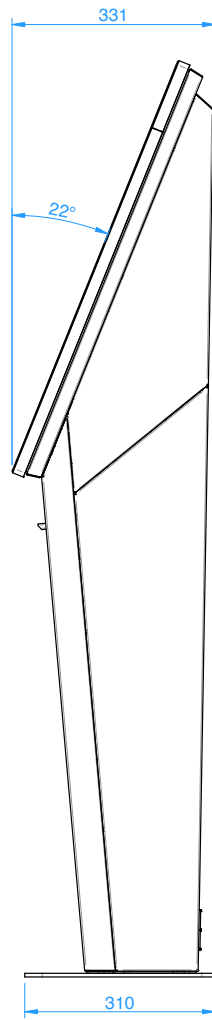

DATA SHEET

KIO320P-SLIM KIOSK

Introducing our next generation in commercial kiosks. The clever design of our new 32" slim portrait kiosk will draw your customers in with its incredible form factor and floating screen design. New to our extensive range of kiosks, the KIO320P-SLIM is perfect for so many applications including wayfinding, endless aisle, self-order, self-payment and much more.

DISPLAY FEATURES

- 32" slim bezel commercial-grade touch screen
- 10-point PCAP multi-touch technology
- Full HD 1080 x 1920 x (9:16 widescreen) resolution
- High clarity display with protective toughened glass
- Windows 10 compatible, driver free, plug-and-play
- Supports multi-touch gestures including pan, pinch & zoom

AUSTRALIAN MADE

3-YEAR WARRANTY

10 POINT MULTI-TOUCH

EASY SET UP

BASE PLATE DIMENSIONS

ILLUSTRATED WITH OPTIONAL
PRINTER & BARCODE SCANNER

Interchangeable Front Fascia

Standard

Technical Specifications

- 1080 x 1920 Full HD resolution
- 32" active viewable area
- 9:16 aspect ratio
- 430 cd/m2 brightness
- 800:1 contrast ratio
- 10-point PCAP multi-touch
- HDMI & DisplayPort input
- USB touch interface
- Energy efficient LED technology
- 50kg weight (Total kiosk weight)
- Compatible with Windows 10