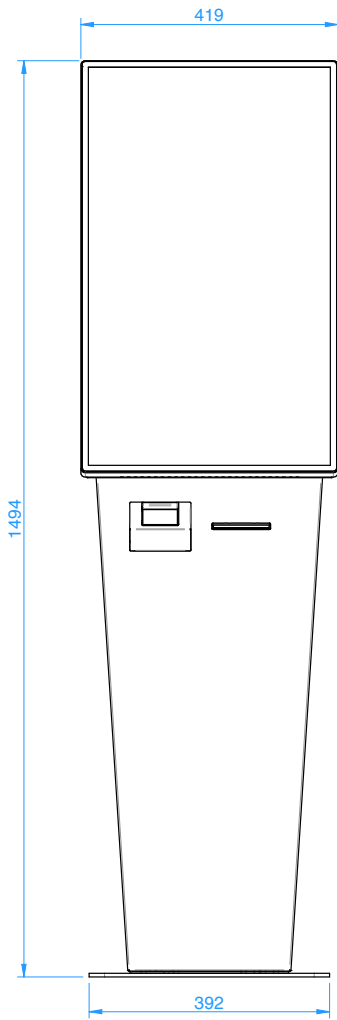

AUSTRALIAN MADE

3-YEAR WARRANTY

10 POINT MULTI-TOUCH

EASY SET UP

BASE PLATE DIMENSIONS

ILLUSTRATED WITH OPTIONAL
PRINTER & BARCODE SCANNER

Interchangeable Front Fascia

Standard

Technical Specifications

- 1080 x 1920 Full HD resolution
- 32" active viewable area
- 9:16 aspect ratio
- 430 cd/m2 brightness
- 800:1 contrast ratio
- 10-point PCAP multi-touch
- HDMI & DisplayPort input
- USB touch interface
- Energy efficient LED technology
- 50kg weight (Total kiosk weight)
- Compatible with Windows 10