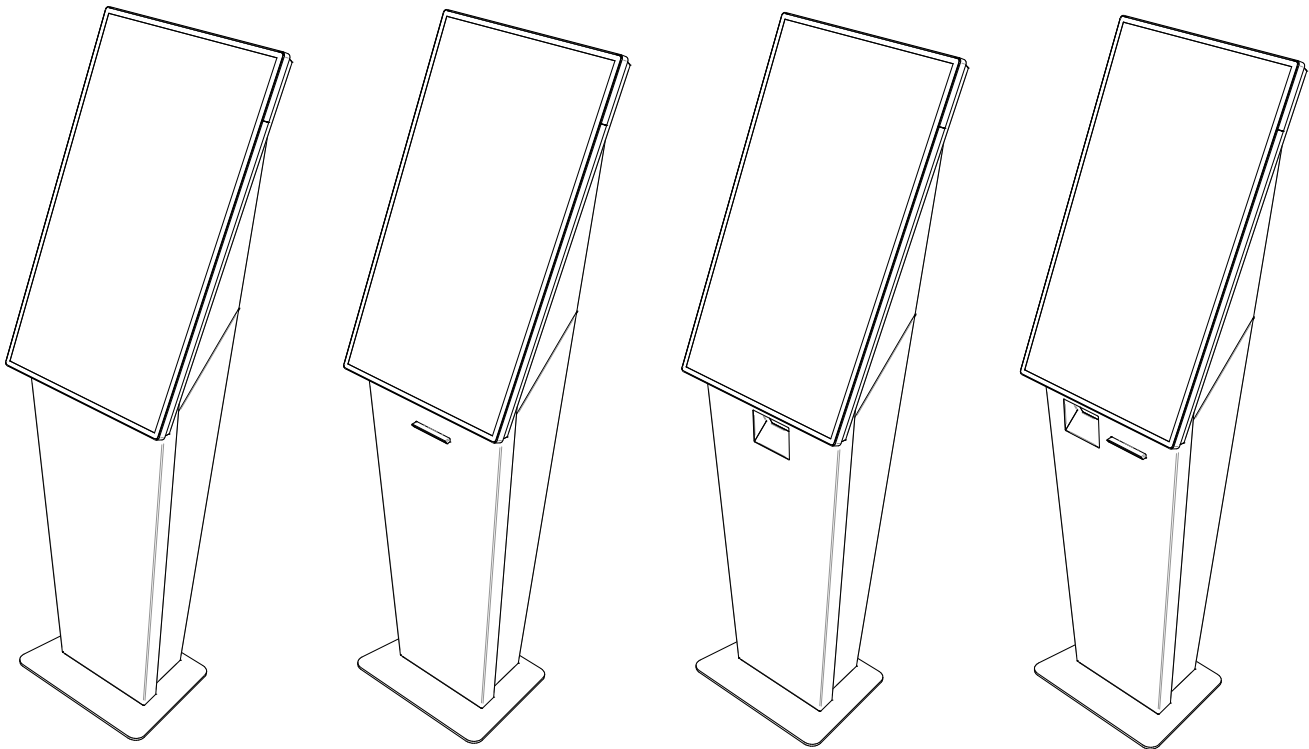

The visually appealing slimline design with soft corners, angular design and edge-to-edge glass make it suitable for showrooms, retail stores and other environments requiring an elegant solution. The solid steel construction, commercial components and toughened glass make it also suitable for harsher, high-traffic environments or other locations that require a rugged solution.

AUSTRALIAN MADE

3-YEAR WARRANTY

10 POINT MULTI-TOUCH

EASY SET UP

BASE PLATE DIMENSIONS

ILLUSTRATED WITH OPTIONAL
PRINTER & BARCODE SCANNER

Interchangeable Front Fascia

Standard

Industrial Thermal
Receipt Printer

2D Barcode & QR
Code Scanner

Combined Fascia

Kiosk Options

- Custom logo & branding
- Thermal receipt printer
- Magnetic card reader
- QR/Barcode scanner
- Built-in stereo speakers
- EFTPOS Payment terminal bracket
- Fixed & adjustable camera mounting options
- Four front panel options: Plain, printer only, scanner only and printer and scanner openings
- Interchangeable black and white front fascias

Technical Specifications

- 1080 x 1920 Full HD resolution
- 32" active viewable area
- 9:16 aspect ratio
- 430 cd/m2 brightness
- 800:1 contrast ratio
- 10-point PCAP multi-touch
- HDMI & DisplayPort input
- USB touch interface
- Energy efficient LED technology
- 50kg weight (Total kiosk weight)
- Compatible with Windows 10