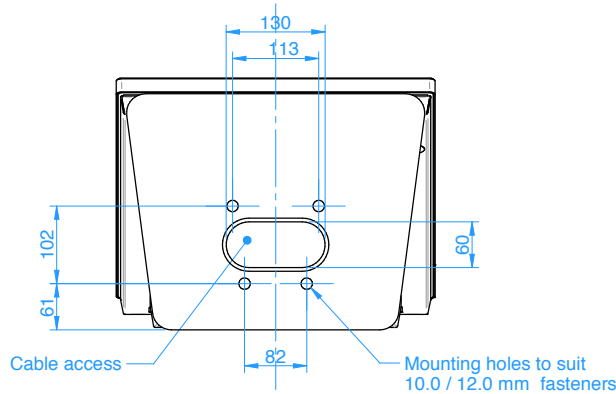

AUSTRALIAN MADE

3-YEAR WARRANTY

10 POINT MULTI-TOUCH

EASY SET UP

BASE PLATE DIMENSIONS

ILLUSTRATED WITH OPTIONAL
PRINTER & BARCODE SCANNER

Interchangeable Front Fascia

Standard

Technical Specifications

- 1080 x 1920 Full HD resolution
- 32" active viewable area
- 9:16 aspect ratio
- 430 cd/m2 brightness
- 800:1 contrast ratio
- 10-point PCAP multi-touch
- HDMI & DisplayPort input
- USB touch interface
- Energy efficient LED technology
- 50kg weight (Total kiosk weight)
- Compatible with Windows 10