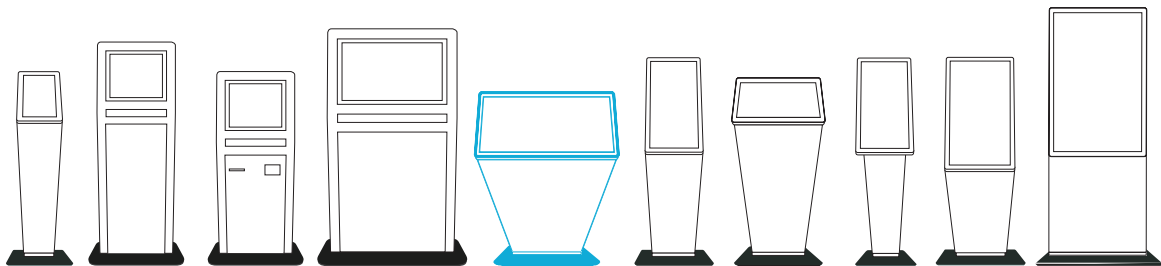

AUSTRALIAN MADE

3-YEAR WARRANTY

10 POINT MULTI-TOUCH

EASY SET UP

Kiosk Options

- Custom logo & branding
- Built-in stereo speakers
- PC sold separately or BYO

Technical Specifications

- 3840 x 2160 4K resolution
- 43" active viewable area
- 430cd/m2 brightness
- 3,000:1 contrast ratio
- HDMI & DisplayPort input
- 90W on <2W standby
- Australian designed, manufactured & supported
- Powder-coated steel body
- Toughened glass touch surface
- Multi-touch gesture support
- USB touch interface
- Compatible with Windows 10 & 11