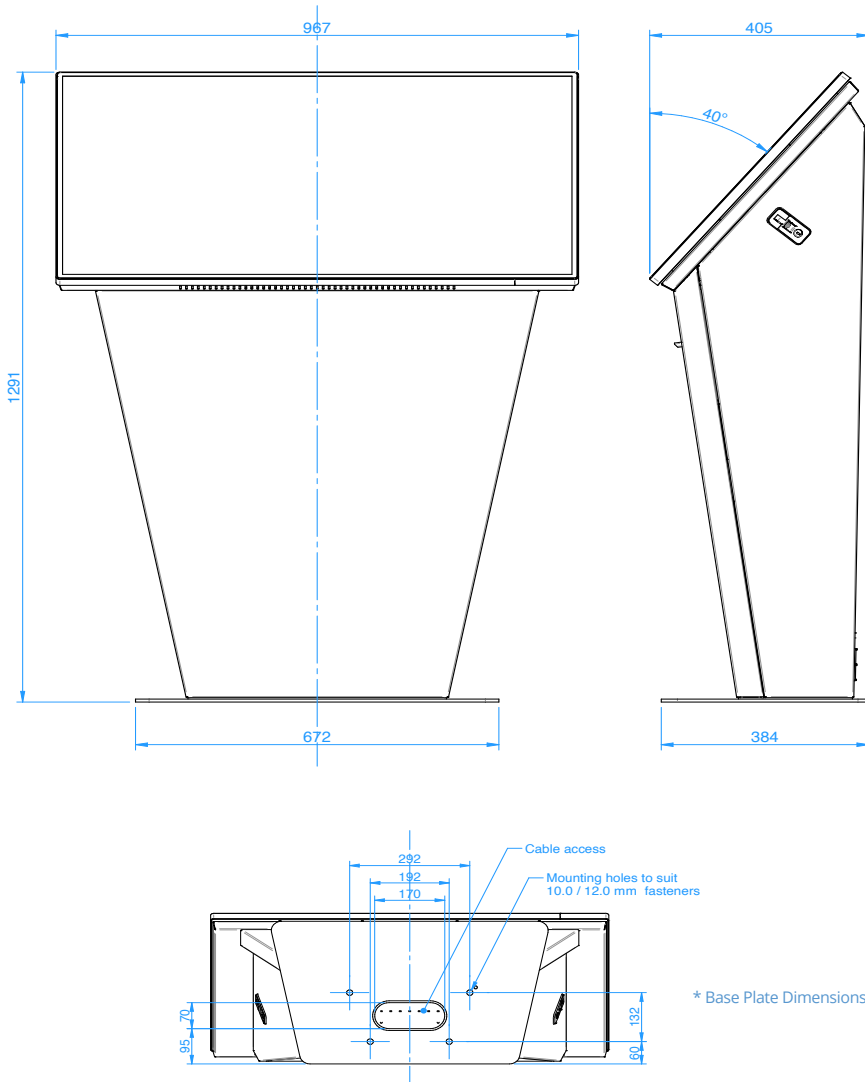

AUSTRALIAN MADE

3-YEAR WARRANTY

10 POINT MULTI-TOUCH

EASY SET UP

Kiosk Options

- Custom logo & branding
- Built-in stereo speakers
- PC sold separately or BYO

Technical Specifications

- 3840 x 2160 4K resolution
- 43" active viewable area
- 430cd/m2 brightness
- 3,000:1 contrast ratio
- HDMI & DisplayPort input
- 90W on <2W standby
- Australian designed, manufactured & supported
- Powder-coated steel body
- Toughened glass touch surface
- Multi-touch gesture support
- USB touch interface
- Compatible with Windows 10 & 11

Our interactive kiosks are available in sizes from 19"- 43" to suit any application and available installation space.

InTouch Screens

Unit 1, 3 Green Street, Brookvale NSW 2100
1300 557 219

InTouchScreens.com.au | Sales@intouchscreens.com.au